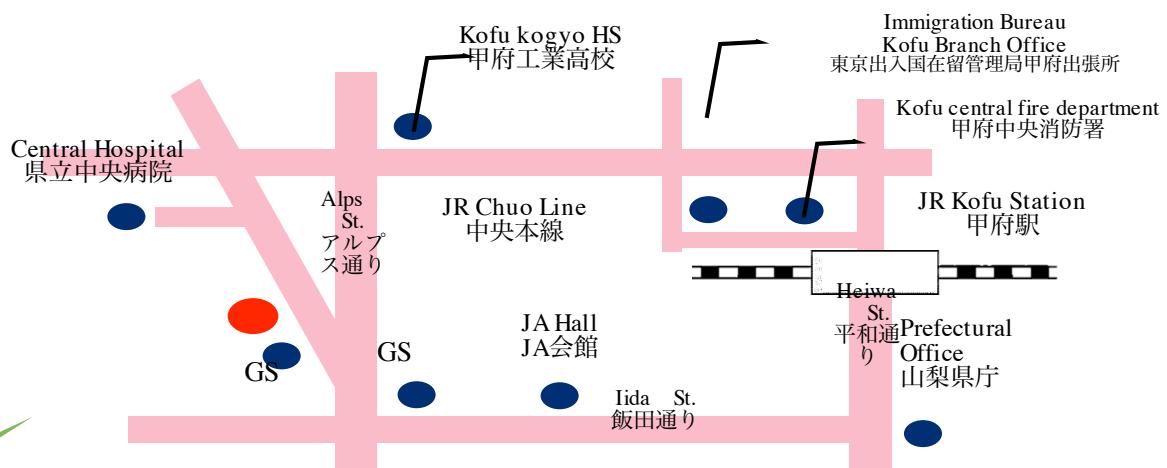

[Oras ng Tanggapan] Martes–Sabado, 9:00 a.m.–4:00 p.m.
(Sarado ng Pista Opisyal at Disyembre 29– Enero 3)

is located in Yamanashi International Centre
やまなし外国人相談センター (山梨県立国際交流センター内)

(mail)

(Web)